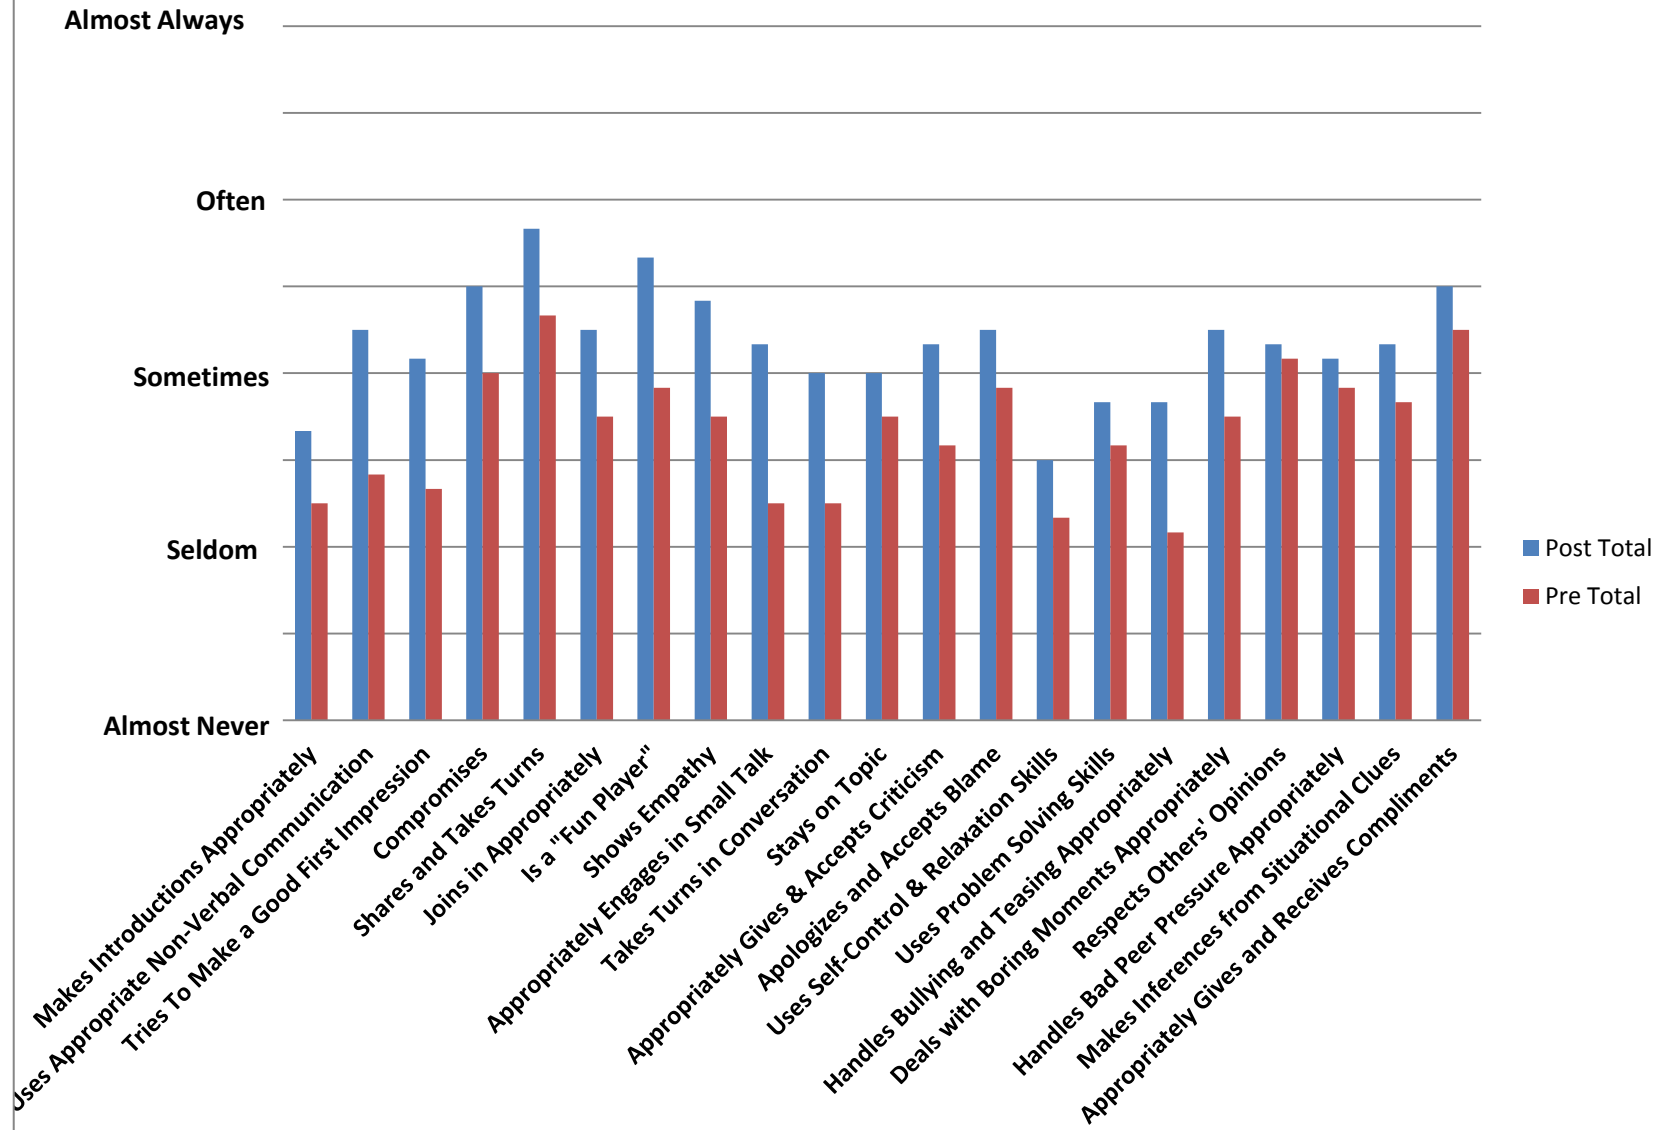

Parent Rated Social Skills - Ages 9-12 - Overall 30% increase

Parent Rated Social Skills %Change - Ages 9-12